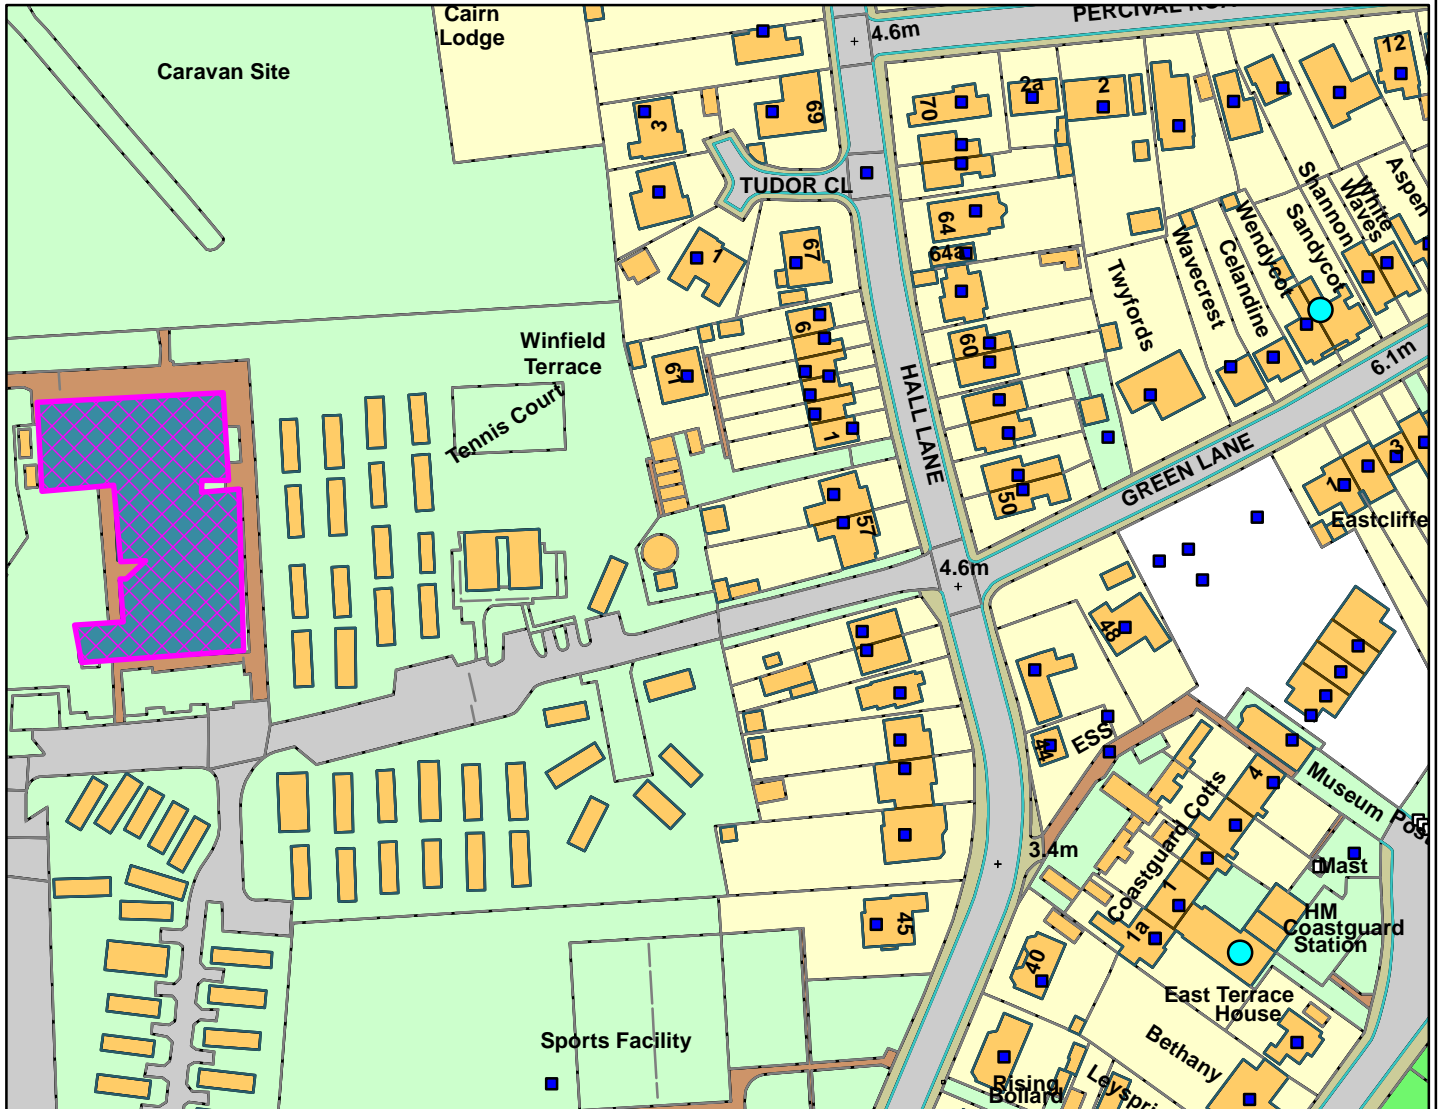

Naze Marine Caravan Park

22/00044/PREMVA

Legend

Reproduced from the Ordnance Survey map with permission of the Controller of Her Majesty's Stationery Office © Crown Copyright 2012.

Unauthorised reproduction infringes Crown Copyright and may lead to prosecution or civil proceedings.

Organisation	Tendring District Council
Department	Planning Department
Comments	
Date	02/03/2022
MSA Number	100018684